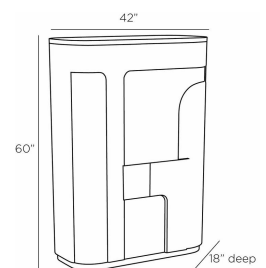

BRUSA CABINET

FNS08  
 Beige  
 H: 60 IN  
 W: 42 IN  
 D: 18 IN

Mixing the textures of wood and grass cloth, our Brusa cabinet draws from the best of the Bauhaus movement. Its simple, flowing façade pairs beige seagrass cloth accents with heavy beige oak veneer panels. Brutalist in influence and practical in function, this textural design features three interior shelves and a bronze iron base. Finish will vary.