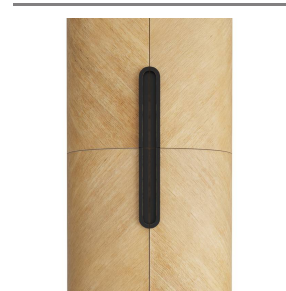

BORIS CABINET

FNS07
 Oyster
 H: 72 IN
 W: 40 IN
 D: 18 IN

Envisioned to embody a touch of Art Deco glamour, the demi-lune shape of our Boris cabinet is enhanced with the elegance of radius doors with oyster finished diagonal oak veneer. Inset split iron hardware finished in bronze open to reveal a pair of adjustable shelves while matching bronze sabots tip each rounded leg. Finish will vary.