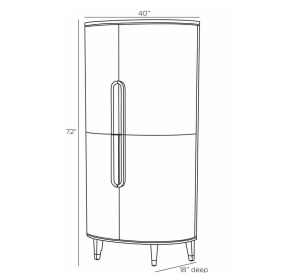

BORIS CABINET

FNS07
 Oyster
 H: 72 IN
 W: 40 IN
 D: 18 IN

Envisioned to embody a touch of Art Deco glamour, the demi-lune shape of our Boris cabinet is enhanced with the elegance of radius doors with oyster finished diagonal oak veneer. Inset split iron hardware finished in bronze open to reveal a pair of adjustable shelves while matching bronze sabots tip each rounded leg. Finish will vary.