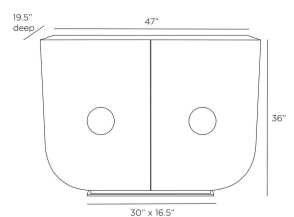

TIMBERLINDE CABINET

FNS06  
 Chateau Gray  
 H: 36 IN  
 W: 47 IN  
 D: 19.5 IN

Beautiful, heavy-grained ofram veneer is punctuated with ribbed, bronze-finish hardware, creating a cabinet that is as striking as it is functional. The Timberlinde cabinet is constructed in simple, curved silhouette with contrasting chateau gray finish that cradles the piece, further highlighting the piece's gentle architecture and arresting wood grain. The double-door storage unit is outfitted with an interior shelf and sits atop a bronze iron plinth. Finish will vary.