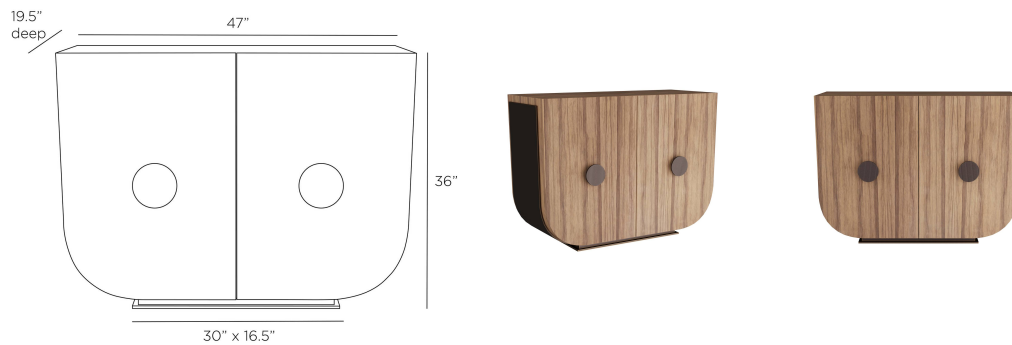

## TIMBERLINDE CABINET

FNS06  
Chateau Gray, Ofram Veneer

Beautiful, heavy-grained ofram veneer is punctuated with ribbed, bronze-finish hardware, creating a cabinet that is as striking as it is functional. The Timberlinde cabinet is constructed in simple, curved silhouette with contrasting chateau gray finish that cradles the piece, further highlighting the piece's gentle architecture and arresting wood grain. The double-door storage unit is outfitted with an interior shelf and sits atop a bronze iron plinth. Finish will vary.

### DIMENSIONS

Overall	W: 47 in x D: 19.5 in x H: 36 in
Foot Print	W: 30 in x D: 16.5 in
Shelf	W: 22.5 in x D: 16 in x H: 1 in
Table Top	W: 47 in x D: 18 in
Diagonal Dimensions	W: 39.5 in