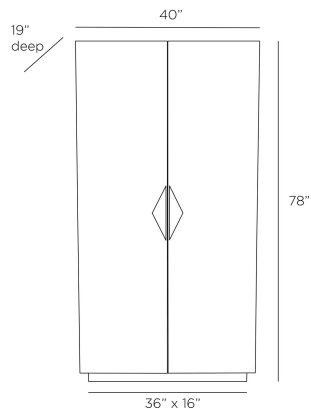

ARTERIOS

TIDWELL CABINET

FNS04
Smoke, Oak Veneer

Our large-scale Tidwell cabinet is both graphic and elegant, existing harmoniously with traditional and contemporary environments alike. Crafted in smoke oak veneer in a radial pattern, the tall storage piece features antique-brass iron inlays, which form a strong geometric point to highlight textured, diamond-shaped hardware, also in an antique brass finish. The cabinet's interior is fitted with adjustable shelving and a drawer with matching hardware. Finish will vary.

APPEARANCE

Materials	Oak Veneer, Iron
Finishes	Smoke, Antique Brass
Finish Will Vary	Yes
Top Coat/Sealant	Yes

DIMENSIONS

Overall	W: 40 in x D: 19 in x H: 78 in
Foot Print	W: 36 in x D: 16 in
Door	W: 20 in x D: 1 in x H: 75 in
Drawer Exterior	W: 35.5 in x H: 4.5 in
Drawer Interior	W: 34 in x D: 12.5 in x H: 3 in
Shelf	W: 38 in x D: 15 in x H: 1.5 in
Diagonal Dimensions	W: 80.5 in

SHIPPING

Shipping Requirements	Special Handling Required
Product Weight	264.0 lbs
Gross Weight 1	275.0 lbs
Shipping Box 1	W: 81.3 in x D: 22.83 in x H: 43.71 in

ADDITIONAL INFO

Features	Anti-Tip Kit Included
Shelf Count	2
Base/Foot Type	Glides