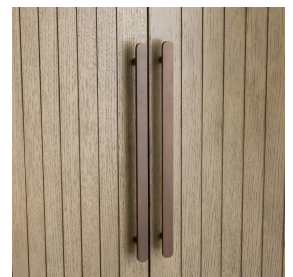

TILTON CABINET

FNS03  
 Chateau Smoke  
 H: 34 IN  
 W: 48 IN  
 D: 18 IN

Designed with a sinuous profile, our small-scale Tilton cabinet imparts vintage character. The storage piece is crafted in chateau smoke oak veneer with a grooved façade, reminiscent of a roll-front desk, and rests on a plinth base in vintage-brass iron. Elongated hardware in a vintage brass finish embellishes the cabinet. Inside, the piece is fitted with adjustable wood shelves. Finish will vary.