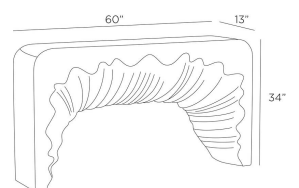

FARELY OUTDOOR CONSOLE

FLS11
 Ivory
 H: 34 IN
 W: 60 IN
 D: 13 IN

A door frame found in a Spanish mission church inspired the uncommon silhouette of the Farely. Cast of ivory concrete composite, this reinvented architectural form also resembles the natural grooves of a conch shell. Its smart scale works on an elevated patio, in a coastal-inspired indoor dining room or commercial space.