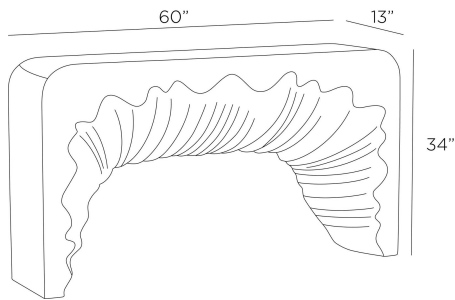

FARELY OUTDOOR CONSOLE

FLS11
Ivory, Concrete Composite

A door frame found in a Spanish mission church inspired the uncommon silhouette of the Farely. Cast of ivory concrete composite, this reinvented architectural form also resembles the natural grooves of a conch shell. Its smart scale works on an elevated patio, in a coastal-inspired indoor dining room or commercial space.

APPEARANCE

Materials	Concrete Composite
Finishes	Ivory
Finish Will Vary	No
Top Coat/Sealant	Yes

DIMENSIONS

Overall	W: 60 in x D: 13 in x H: 34 in
Foot Print	W: 60 in x D: 13 in
Table Top	W: 52 in x D: 13 in
Diagonal Dimensions	W: 35 in

SHIPPING

Shipping Requirements	Truck Ship
Product Weight	154.0 lbs
Gross Weight 1	174.2 lbs
Shipping Box 1	W: 17.75 in x D: 65.25 in x H: 39.0 in

ADDITIONAL INFO

Base/Foot Type	Felt Pads
----------------	-----------