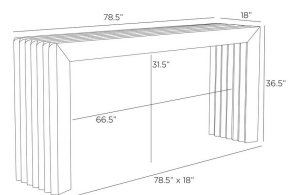

DELANO OUTDOOR CONSOLE

FLS10
 Willow
 H: 36.5 IN
 W: 78.5 IN
 D: 18 IN

Designed to be equally at home in an entryway, transitional, or hospitality space, our console effortlessly works both indoors and out. Willow stained teak wood is grooved on the surface with a sawtooth motif at each side. The substantial surface makes it ideal for hosting dinner or drinks. Finish will vary.