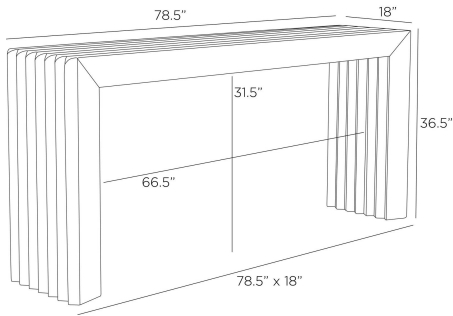

DELANO OUTDOOR CONSOLE

FLS10
Willow, Wood

Designed to be equally at home in an entryway, transitional, or hospitality space, our console effortlessly works both indoors and out. Willow stained teak wood is grooved on the surface with a sawtooth motif at each side. The substantial surface makes it ideal for hosting dinner or drinks. Finish will vary.

APPEARANCE

Materials	Wood
Finishes	Willow
Finish Will Vary	Yes
Top Coat/Sealant	Yes

DIMENSIONS

Overall	W: 78.5 in x D: 18 in x H: 36.5 in
Foot Print	W: 78.5 in x D: 18 in
Leg	W: 6 in x D: 18 in
Diagonal Dimensions	W: 40.5 in

SHIPPING

Shipping Requirements	Special Handling Required
Product Weight	199.0 lbs
Gross Weight 1	210.0 lbs
Shipping Box 1	W: 20.47 in x D: 81.7 in x H: 40.35 in

ADDITIONAL INFO

Base/Foot Type	Adjustable Glides
----------------	-------------------