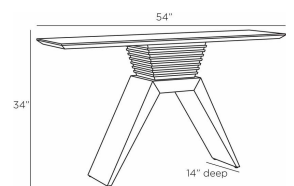

BARRON CONSOLE

FLS05
 Cerused Natural
 H: 34 IN
 W: 54 IN
 D: 14 IN

We've reinvented French Art Deco design for the 21st century with our streamlined Barron. A cantilevered carved top of cerused white cedar balances precisely on tapered legs to dramatic effect. It is enhanced with pyramid-style carved details at its supportive center. Finish will vary.