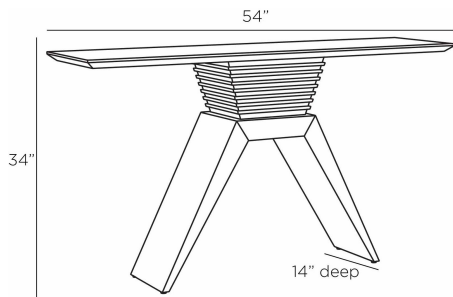

ARTERIOS

BARRON CONSOLE

FLS05
Cerused Natural, Wood

We've reinvented French Art Deco design for the 21st century with our streamlined Barron. A cantilevered carved top of cerused white cedar balances precisely on tapered legs to dramatic effect. It is enhanced with pyramid-style carved details at its supportive center. Finish will vary.

APPEARANCE

Materials	Wood
Finishes	Cerused Natural
Finish Will Vary	Yes
Top Coat/Sealant	No

DIMENSIONS

Overall	W: 54 in x D: 14 in x H: 34 in
Foot Print	W: 37.5 in x D: 11 in
Diagonal Dimensions	W: 37 in

SHIPPING

Shipping Requirements	Truck Ship
Product Weight	50.1 lbs
Gross Weight 1	75.1 lbs
Shipping Box 1	W: 17.0 in x D: 57.0 in x H: 38.0 in

ADDITIONAL INFO

Base/Foot Type	Glides
----------------	--------