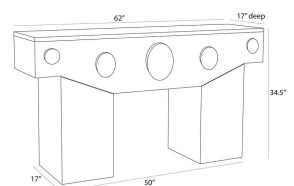

CAIRO CONSOLE

FLI13
 Umber Wood, Marble
 H: 34.5 IN
 W: 62 IN
 D: 17 IN

Our substantial wood console of umber mango wood is full of artisan details that showcase the designer's craft and consideration. Inlaid antique brass fittings and linework enhance the clean lines, while inset cabochons of bengal marble recall handmade jewelry. Finish will vary.