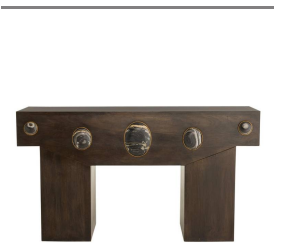

CAIRO CONSOLE

FLI13
 Umber Wood, Marble
 H: 34.5 IN
 W: 62 IN
 D: 17 IN

Our substantial wood console of umber mango wood is full of artisan details that showcase the designer's craft and consideration. Inlaid antique brass fittings and linework enhance the clean lines, while inset cabochons of bengal marble recall handmade jewelry. Finish will vary.