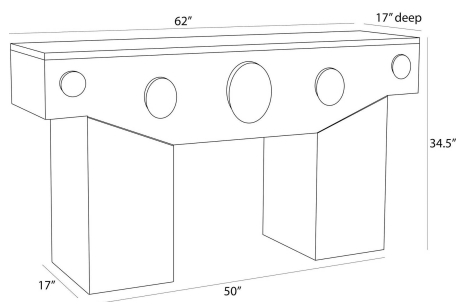

ARTERIOS

CAIRO CONSOLE

FLI13
Umber, Wood

Our substantial wood console of umber mango wood is full of artisan details that showcase the designer's craft and consideration. Inlaid antique brass fittings and linework enhance the clean lines, while inset cabochons of bengal marble recall handmade jewelry. Finish will vary.

APPEARANCE

Materials	Wood, Marble, Brass
Finishes	Umber, Bengal, Antique Brass
Finish Will Vary	Yes
Top Coat/Sealant	Yes

DIMENSIONS

Overall	W: 62 in x D: 17 in x H: 34.5 in
Foot Print	W: 50 in x D: 17 in
Accent	W: 3.5 in x H: 3.5 in
Table Top	W: 62 in x D: 17 in x H: 9 in
Diagonal Dimensions	W: 39 in

SHIPPING

Shipping Requirements	Truck Ship
Product Weight	50.0 lbs
Gross Weight 1	116.6 lbs
Shipping Box 1	W: 21.0 in x D: 65.0 in x H: 37.0 in

CONTRACT

Contract Suitability	Contract Suitable With Conditions
Contract Conditions	For an additional fee, a clear, protective coating can be added