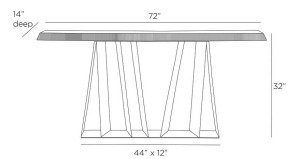

GLADSTONE CONSOLE

FLI12
 Carbon
 H: 32 IN
 W: 72 IN
 D: 14 IN

Inspired by architect Frank Lloyd Wright's iconic home, Fallingwater, the sculptural planes of our modernist console were designed to catch and reflect the light. The rippled surface of smoke mango wood is balanced on supports of carbon iron, delivering an eye-catching mix of materials. This console was designed with an intentionally shallow depth, making it an ideal addition to an accent wall or hallway. Wood will vary.