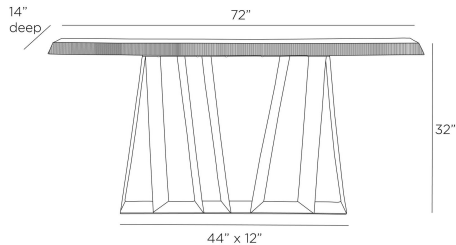

ARTERIOS

GLADSTONE CONSOLE

FLI12
Smoke, Wood

Inspired by architect Frank Lloyd Wright's iconic home, Fallingwater, the sculptural planes of our modernist console were designed to catch and reflect the light. The rippled surface of smoke mango wood is balanced on supports of carbon iron, delivering an eye-catching mix of materials. This console was designed with an intentionally shallow depth, making it an ideal addition to an accent wall or hallway. Wood will vary.

APPEARANCE

Materials	Wood, Iron
Finishes	Smoke, Carbon
Finish Will Vary	Yes
Top Coat/Sealant	Yes

DIMENSIONS

Overall	W: 72 in x D: 14 in x H: 32 in
Foot Print	W: 44 in x D: 12 in
Table Top	W: 70 in x D: 12 in
Diagonal Dimensions	W: 36.5 in

SHIPPING

Shipping Requirements	Truck Ship
Product Weight	126.0 lbs
Gross Weight 1	145.0 lbs
Shipping Box 1	W: 18.0 in x D: 76.0 in x H: 34.0 in

CONTRACT

Contract Suitability	Contract Suitable With Conditions
Contract Conditions	For an additional fee, a clear, protective coating can be added