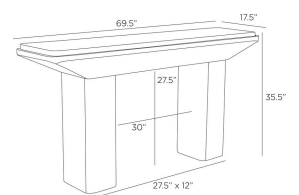

ELIO CONSOLE

FL111
 Ebony
 H: 35.5 IN
 W: 69.5 IN
 D: 17.5 IN

Designed to add a ceremonial quality to your entryway, a plinth-shaped console of ebony mango wood is balanced by radius pillars. Finished with a solid slab of galaxy marble on its over-scaled top. Finish will vary.