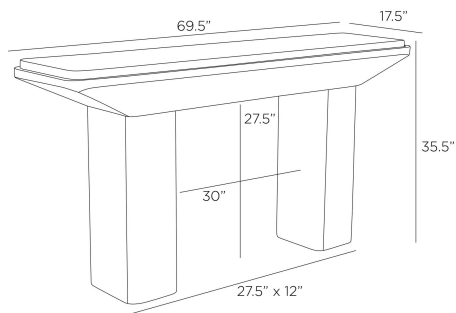

ARTERIO RS

ELIO CONSOLE

FL111
Galaxy, Marble

Designed to add a ceremonial quality to your entryway, a plinth-shaped console of ebony mango wood is balanced by radius pillars. Finished with a solid slab of galaxy marble on its over-scaled top. Finish will vary.

APPEARANCE

Materials	Marble, Wood
Finishes	Galaxy, Ebony
Finish Will Vary	Yes
Top Coat/Sealant	Yes

DIMENSIONS

Overall	W: 69.5 in x D: 17.5 in x H: 35.5 in
Foot Print	W: 48 in x D: 12 in
Leg	W: 9 in x D: 12 in x H: 27.5 in
Table Top	W: 68 in x D: 16 in x H: 1.5 in
Diagonal Dimensions	W: 39.5 in