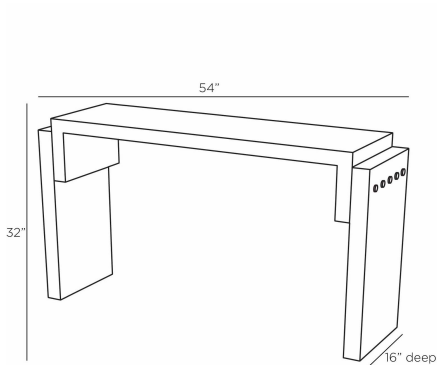

ARTERIOS

BERNARDO CONSOLE

FLI08
Ebony, Oak Veneer

The Bernardo provides a modernist sophistication to any space. Graphite leather-wrapped legs support a staggered slab top of ebony oak wood. Crafted in a pleasing mix of materials, it is punctuated at the sides with topstitching and antiqued brass buttons. Leather and wood will vary.

APPEARANCE

Materials	Oak Veneer, Leather
Finishes	Ebony, Dim Gray
Finish Will Vary	Yes
Top Coat/Sealant	Yes

DIMENSIONS

Overall	W: 54 in x D: 16 in x H: 32 in
Foot Print	W: 54 in x D: 16 in
Leg	W: 2.5 in x D: 16 in x H: 30 in
Table Top	W: 49 in x D: 16 in
Diagonal Dimensions	W: 36 in

SHIPPING

Shipping Requirements	Truck Ship
Product Weight	58.0 lbs
Gross Weight 1	128.55 lbs
Shipping Box 1	W: 62.0 in x D: 60.0 in x H: 41.0 in

ADDITIONAL INFO

Base/Foot Type	Felt

CONTRACT

Contract Suitability	Contract Suitable With Conditions
Contract Conditions	For an additional fee, a clear, protective coating can be added

SWATCHES

T49SW 4x4 Swatch: Dim Gray Leather