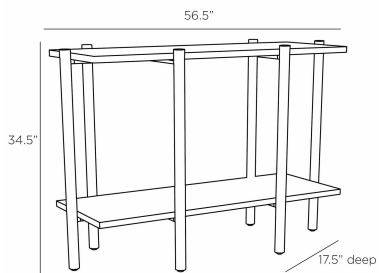

ARTERIOS

ANDOR CONSOLE

FLI07
Ebony, Wood

Minimal and understated, the good hand of a wrapped steering wheel influenced the design of the oak wood Andor. Offset legs wrapped in topstitched dim gray leather offer a textural counterpoint to a balanced pair of ebony-finished oak wood shelves. Leather and wood will vary.

APPEARANCE

Materials	Wood, Leather
Finishes	Ebony, Dim Gray
Finish Will Vary	Yes
Top Coat/Sealant	Yes

DIMENSIONS

Overall	W: 56.5 in x D: 17.5 in x H: 34.5 in
Foot Print	W: 56.5 in x D: 17.5 in
Shelf	W: 54 in x D: 14.5 in x H: 1 in
Table Top	W: 54 in x D: 14.5 in
Diagonal Dimensions	W: 37 in

SHIPPING

Shipping Requirements	Truck Ship
Product Weight	72.7 lbs
Gross Weight 1	98.78 lbs
Shipping Box 1	W: 21.0 in x D: 60.0 in x H: 38.0 in

ADDITIONAL INFO

Base/Foot Type	Glides
----------------	--------