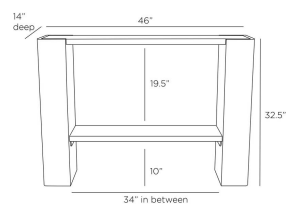

TORELLI CONSOLE

FLI05
 Umber
 H: 32.5 IN
 W: 46 IN
 D: 14 IN

A rich composition of natural materials, the Torelli console makes a handsome addition to any interior. Monumental umber-finished mango wood legs create a foundation for neutral caspian marble surfaces. The tactile, leathered marble features sizable, terrazzo-style particulate. Antique-brass iron bowtie-shaped inlays ornament the sides of each leg. Finish will vary.