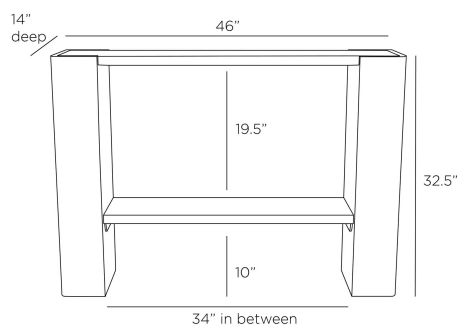

ARTERIOS

TORELLI CONSOLE

FLI05
Caspian, Marble

A rich composition of natural materials, the Torelli console makes a handsome addition to any interior. Monumental umber-finished mango wood legs create a foundation for neutral caspian marble surfaces. The tactile, leathered marble features sizable, terrazzo-style particulate. Antique-brass iron bowtie-shaped inlays ornament the sides of each leg. Finish will vary.

APPEARANCE

Materials	Marble, Wood, Iron
Finishes	Caspian, UMBER, Antique Brass
Finish Will Vary	Yes
Top Coat/Sealant	No

DIMENSIONS

Overall	W: 46 in x D: 14 in x H: 32.5 in
Foot Print	W: 46 in x D: 14 in
Shelf	W: 33.5 in x D: 14 in x H: 1.5 in
Table Top	W: 44 in x D: 12 in
Diagonal Dimensions	W: 35 in

SHIPPING

Shipping Requirements	Truck Ship
Product Weight	181.0 lbs
Gross Weight 1	71.0 lbs
Gross Weight 2	152.0 lbs
Shipping Box 1	W: 9.0 in x D: 17.6 in x H: 39.6 in
Shipping Box 2	W: 13.0 in x D: 19.0 in x H: 49.0 in

ADDITIONAL INFO

Shelf Count	1
Base/Foot Type	Glides

CONTRACT

Contract Suitability	Contract Suitable With Conditions
Contract Conditions	Natural stone requires periodic sealing, For an additional fee, a clear, protective coating can be added