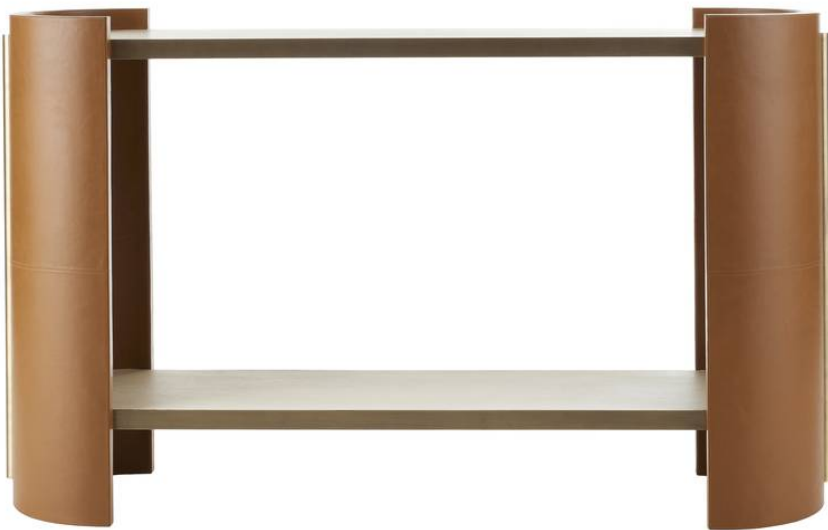

WARLEY CONSOLE

FLI04
 Russet
 H: 32.5 IN
 W: 55 IN
 D: 16 IN

The Warley offers proof that incorporating a stylish edge doesn't have to mean right angles. Designed with a smart mix of contrasting finishes and materials, the curved console is constructed in a capsule shape with two smoke oak shelves that suspend inside arched, russet leather-wrapped bases. Antique brass is used as banding around each shelf and again as cylindrical embellishments on each stitched, leather end capsule. Finish will vary.