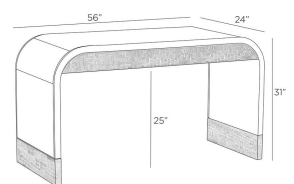

GASTON DESK

FKS06
 Chamois Gray
 H: 31 IN
 W: 56 IN
 D: 24 IN

Art Deco-inspired, this waterfall desk of chamois gray eucalyptus veneer offers the ideal textural accent to any office space. Soft-close drawers with a bronze textured brass are outlined with antique brass exterior, as well as constructed from ebony oak veneer. Finish will vary.