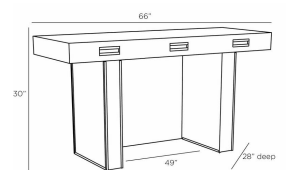

ZOLA DESK

FKS03  
 Bramble  
 H: 30 IN  
 W: 66 IN  
 D: 28 IN

An office essential, our Zola is a refined masculine take on the classic executive's desk. Clad in paldao veneer in an elegant bramble tone, this understated form is finished at every angle to please the eye—from front to back. A trio of soft-close doors is adorned with pulls of antique brass over iron. Finish will vary.