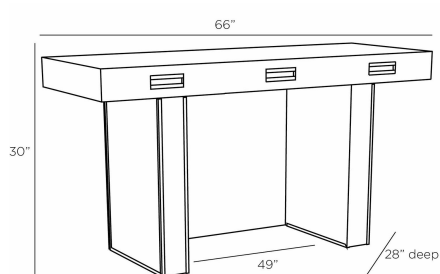

ARTERIOS

ZOLA DESK

FKS03
Bramble, Paldao Veneer

An office essential, our Zola is a refined masculine take on the classic executive's desk. Clad in paldao veneer in an elegant bramble tone, this understated form is finished at every angle to please the eye—from front to back. A trio of soft-close doors is adorned with pulls of antique brass over iron. Finish will vary.

APPEARANCE

Materials	Paldao Veneer, Iron
Finishes	Bramble, Antique Brass
Finish Will Vary	Yes
Top Coat/Sealant	Yes

DIMENSIONS

Overall	W: 66 in x D: 28 in x H: 30 in
Foot Print	W: 49 in x D: 24 in
Leg	W: 5 in
Drawer Exterior	W: 21.5 in x H: 5 in
Drawer Interior	W: 19.5 in x D: 17 in x H: 2 in
Seat Clearance	W: 39 in x D: 23 in
Diagonal Dimensions	W: 41 in

SHIPPING

Shipping Requirements	Truck Ship
Product Weight	213.0 lbs
Gross Weight 1	238.0 lbs
Shipping Box 1	W: 32.7 in x D: 32.7 in x H: 31.1 in

ADDITIONAL INFO

Base/Foot Type	Glides
----------------	--------