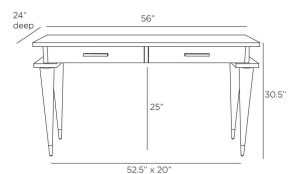

WRIGHTMAN DESK

FKS02  
 Oyster  
 H: 30.5 IN  
 W: 56 IN  
 D: 24 IN

Our masterfully crafted Wrightman desk showcases the beauty of oyster oak veneer. Bearing striking lines, the writing desk is designed with a floating, recessed drawer case, with two pencil drawers that are finished with streamlined, linear bronze brass hardware. The desktop features a radial starburst pattern. Severely tapered legs with bronze brass sabots complete the piece. Finish will vary.