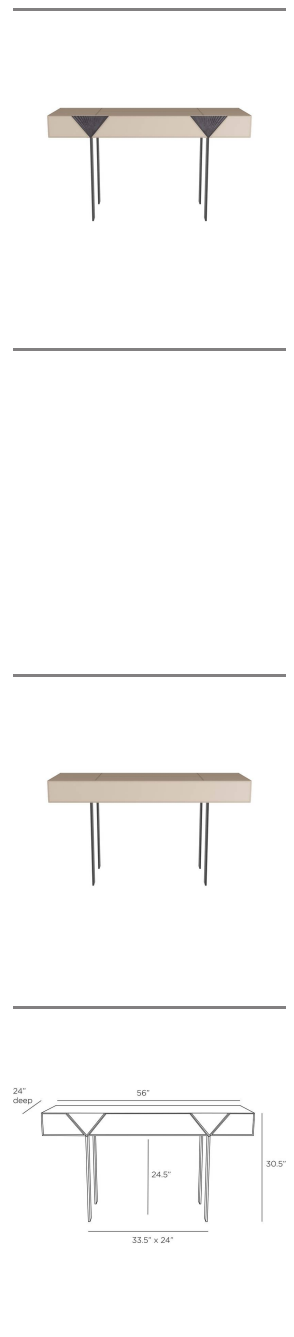

TARO DESK

FKI02
 Dove
 H: 30.5 IN
 W: 56 IN
 D: 24 IN

Our Taro writing desk is designed in a silhouette that cleverly plays with proportions and contrasting materials. The desktop, encased in dove leather, balances on blade-like, planer legs of forged bronze stainless steel. Grooved, fan-shaped medallions ornament the desk. A suede-lined pencil drawer completes the piece. Finish will vary.