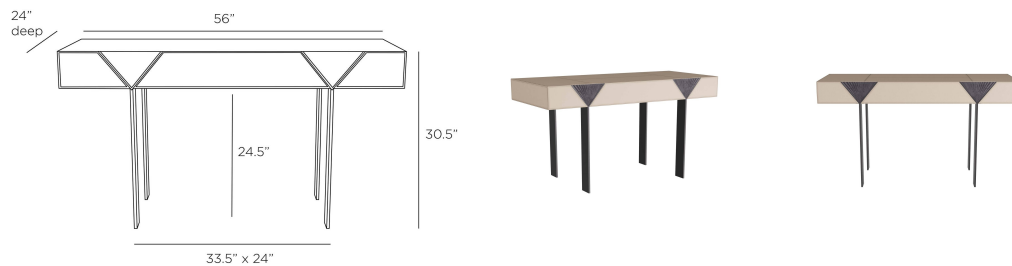

ARTERIO RS

TARO DESK

FKI02
Dove, Leather

Our Taro writing desk is designed in a silhouette that cleverly plays with proportions and contrasting materials. The desktop, encased in dove leather, balances on blade-like, planer legs of forged bronze stainless steel. Grooved, fan-shaped medallions ornament the desk. A suede-lined pencil drawer completes the piece. Finish will vary.

APPEARANCE

Materials	Leather, Stainless Steel, Suede
Finishes	Dove, Bronze
Finish Will Vary	Yes
Top Coat/Sealant	No

DIMENSIONS

Overall	W: 56 in x D: 24 in x H: 30.5 in
Foot Print	W: 33.5 in x D: 24 in
Leg	W: 0.5 in x D: 4 in x H: 24.5 in
Drawer Exterior	W: 32 in x H: 5.5 in
Drawer Interior	W: 22 in x D: 16.5 in x H: 3 in
Table Top	W: 56 in x D: 24 in
Diagonal Dimensions	W: 38.5 in