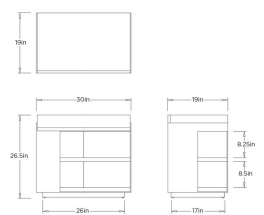

NORWICH SIDE TABLE

FIS07
 Vintage Brass
 H: 26.5 IN
 W: 30 IN
 D: 19 IN

Our end table of smoke oak veneer offers effortless multi-functionality. Stylized with a lighter-grained top and dual shelves, it also features a soft-close drawer hidden in the front to store your essentials. A vintage brass stainless-steel frame and hardware. Finish will vary.

FIS07 NORWICH SIDE TABLE