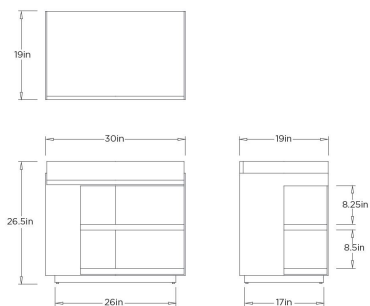

ARTERIOS

NORWICH SIDE TABLE

FIS07 NORWICH SIDE TABLE

ARTERIOS

FIS07
Smoke, Oak Veneer

Our end table of smoke oak veneer offers effortless multi-functionality. Stylized with a lighter-grained top and dual shelves, it also features a soft-close drawer hidden in the front to store your essentials. A vintage brass stainless-steel frame and hardware. Finish will vary.

APPEARANCE

Materials	Oak Veneer, Stainless Steel
Finishes	Smoke, Vintage Brass
Finish Will Vary	Yes
Top Coat/Sealant	Yes

DIMENSIONS

Overall	W: 30 in x D: 19 in x H: 26.5 in
Foot Print	W: 26 in x D: 17 in
Drawer Interior	W: 26 in x D: 15 in x H: 2.5 in
Shelf	W: 29.5 in x D: 18.5 in x H: 1.5 in
Table Top	W: 29.5 in x D: 19 in
Diagonal Dimensions	W: 33 in

SHIPPING

Shipping Requirements	Special Handling Required
Product Weight	149.0 lbs
Gross Weight 1	169.5 lbs
Shipping Box 1	W: 31.5 in x D: 33.0 in x H: 22.5 in

ADDITIONAL INFO

Features	Anti-Tip Kit Included
----------	-----------------------