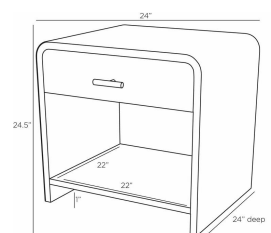

BUCHANAN SIDE TABLE

F1104  
 Dim Gray  
 H: 24.5 IN  
 W: 24 IN  
 D: 24 IN

Both versatile and essential, this waterfall-edged side table adds masculine minimalism to any room. Fully clad in sleek topstitched dim gray leather, it is rounded at the corners to avoid harsh angles. The single drawer is cushioned with a black suede-lined interior and topped with a sleek antique brass pull. Leather and suede will vary.