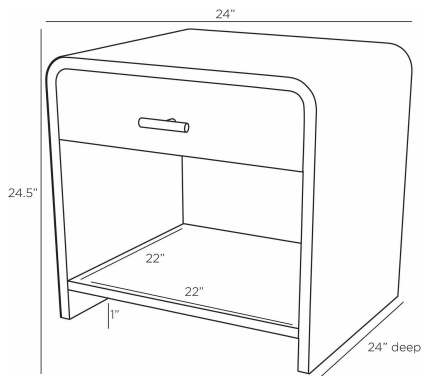

ARTERIOS

BUCHANAN SIDE TABLE

F1104
Dim Gray, Leather

Both versatile and essential, this waterfall-edged side table adds masculine minimalism to any room. Fully clad in sleek topstitched dim gray leather, it is rounded at the corners to avoid harsh angles. The single drawer is cushioned with a black suede-lined interior and topped with a sleek antique brass pull. Leather and suede will vary.

APPEARANCE

Materials	Leather, Brass, Suede
Finishes	Dim Gray, Antique Brass, Black
Finish Will Vary	Yes
Top Coat/Sealant	No

DIMENSIONS

Overall	W: 24 in x D: 24 in x H: 24.5 in
Foot Print	W: 24 in x D: 24 in
Drawer Interior	W: 20.5 in x D: 14.5 in x H: 3 in
Pull	W: 4 in x Dia: 1 in
Shelf	W: 22 in x D: 22 in x H: 1 in
Table Top	W: 22 in x D: 21 in
Diagonal Dimensions	W: 33 in

SHIPPING

Shipping Requirements	Truck Ship
Product Weight	75.6 lbs
Gross Weight 1	89.96 lbs
Shipping Box 1	W: 27.6 in x D: 27.6 in x H: 26.0 in

ADDITIONAL INFO

Base/Foot Type	Glides
----------------	--------