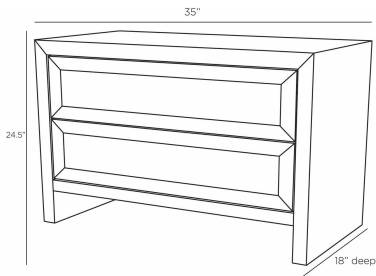

## BURNETT SIDE TABLE

F1103  
Smoke, Wood

Evoking the clean lines of contemporary furnishings, the Burnett side table is both understated and essential. Its solid, smoke-finished wood frame is accented with panels of soft graphite suede for textural interest. Both drawers are lined in matching suede for sophisticated refinement. Suede and wood will vary.

### DIMENSIONS

Overall	W: 35 in x D: 18 in x H: 24.5 in
Foot Print	W: 35 in x D: 18 in
Bottom Drawer Interior	W: 30 in x D: 15 in x H: 5.5 in
Top Drawer Interior	W: 30 in x D: 15 in x H: 6 in
Diagonal Dimensions	W: 30.5 in