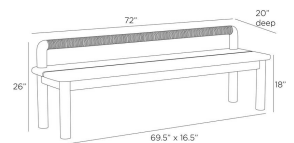

ESCAPE OUTDOOR BENCH

FHS05
 Weathered Teak
 H: 26 IN
 W: 72 IN
 D: 20 IN

Designed with a chunky teak wood frame in a soothing weathered finish, this go-anywhere bench is a welcomed addition to any garden or outdoor dining area. The organic weave of the pebble synthetic rope accent adds texture to a substantial dowel back. Finish will vary.