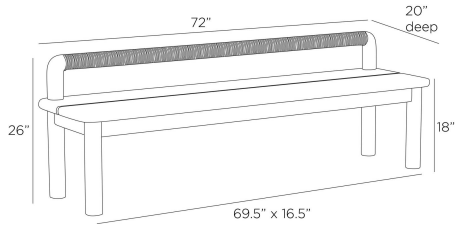

ESCAPE OUTDOOR BENCH

FHS05
Weathered Teak, Wood

Designed with a chunky teak wood frame in a soothing weathered finish, this go-anywhere bench is a welcomed addition to any garden or outdoor dining area. The organic weave of the pebble synthetic rope accent adds texture to a substantial dowel back. Finish will vary.

APPEARANCE

Materials	Wood, Rope
Finishes	Weathered Teak, Pebble
Finish Will Vary	Yes
Top Coat/Sealant	No

DIMENSIONS

Overall	W: 72 in x D: 20 in x H: 26 in
Foot Print	W: 69.5 in x D: 16.5 in
Leg	Dia: 3.5 in x H: 16.5 in
Seat Back	W: 69.5 in x Dia: 3.5 in x H: 8.5 in
Seat	W: 72 in x D: 15.5 in x H: 18 in
Diagonal Dimensions	W: 33 in

SHIPPING

Shipping Requirements	Special Handling Required
Product Weight	74.0 lbs
Gross Weight 1	102.07 lbs
Shipping Box 1	W: 28.35 in x D: 23.23 in x H: 75.2 in

ADDITIONAL INFO

Base/Foot Type	Non-Adjustable Nylon Glides

CONTRACT

Contract Suitability	Contract Suitable As Is

SWATCHES

PSPSBSW	PSPSW	WTWSW