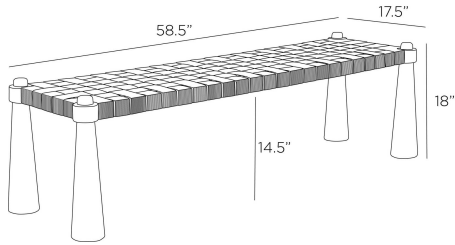

ARTERIO RS

SOLANGE BENCH

FHS03
Tobacco Wash, Rattan

A rustic yet refined wooden bench lends an organic accent to any seating area. Natural tobacco-wash rattan is framed in sable mango wood pillars with a pierced effect at each corner. Finish will vary.

APPEARANCE

Materials	Rattan, Wood
Finishes	Tobacco Wash, Sable
Finish Will Vary	Yes
Top Coat/Sealant	No

DIMENSIONS

Overall	W: 58.5 in x D: 17.5 in x H: 18 in
Foot Print	W: 58.5 in x D: 17.5 in
Leg	Dia: 4.0 in x H: 18 in
Seat	W: 57.5 in x D: 15.5 in x H: 17 in
Diagonal Dimensions	W: 25.5 in

SHIPPING

Shipping Requirements	Truck Ship
Product Weight	22.4 lbs
Gross Weight 1	37.0 lbs
Shipping Box 1	W: 22.5 in x D: 62.5 in x H: 22.0 in

CONTRACT

Contract Suitability	Contract Suitable As Is
----------------------	-------------------------

REPLACEMENT PARTS

5775FEET