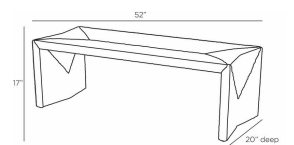

ZURI BENCH

FHS01  
 Black Wash  
 H: 17 IN  
 W: 52 IN  
 D: 20 IN

Patterns of woven mango wicker rattan give the Zuri a natural appeal. Angled triangle patterns at the top and sides accent its graceful yet sturdy frame, adding a texture that can be appreciated from every angle. Finished with waterfall legs, fully stained in a black wash finish. Rattan will vary.