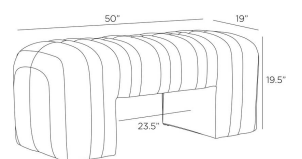

HASTINGS BENCH

FH110
 Distressed Storm
 Leather
 H: 19.5 IN
 W: 50 IN
 D: 19 IN

Built with generous proportions and varied channeling, a gymnastics pommel horse influenced the rounded form of our distressed storm leather bench. Its wide sides and graphic opening give it a visual appeal from every angle, while the robust scale gives a grounded feeling to any seating area. Leather will vary.