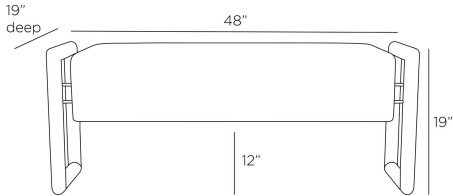

ARTERIOS

WILCOX BENCH

FHI03
Dim Gray, Leather

Conceived in a handsome mix of dim gray leather and contrasting blackened bronze iron, our Wilcox bench is a moody and modern addition to any space. The piece is elegantly constructed with a cantilevered seat cushion, giving the illusion that the seat is floating between its thick rectangular construction. Finish will vary.

APPEARANCE

Materials	Leather, Iron
Finishes	Dim Gray, Blackened Bronze
Finish Will Vary	Yes
Top Coat/Sealant	No

DIMENSIONS

Overall	W: 48 in x D: 19 in x H: 19 in
Foot Print	W: 48 in x D: 19 in
Leg	W: 16 in x D: 2 in x H: 19 in
Seat	W: 41.5 in x D: 18.5 in x H: 18.5 in
Diagonal Dimensions	W: 51 in

SHIPPING

Shipping Requirements	Truck Ship
Product Weight	54.0 lbs
Gross Weight 1	69.3 lbs
Shipping Box 1	W: 23.0 in x D: 23.0 in x H: 53.0 in

ADDITIONAL INFO

Fabric Certification	NFPA-260, TB117-2013
Fabric Composition	100% Leather
Fabric Cleaning Code	S - dry clean only
Reupholstery Requirements	36 Square Feet 2 Yards
Base/Foot Type	Glides