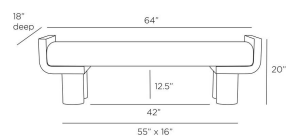

WESLEY BENCH

FHI01
 Natural Linen
 H: 20 IN
 W: 64 IN
 D: 18 IN

Creativity and minimalism inform the design of our Wesley bench. The piece is crafted in blonde oak, with four cylinder legs that intersect with curved arms that form a frame for an upholstered, natural linen cushion. The strong, segmented shapes call attention to its blocked, architectural construction, while giving the illusion that the cushion is floating. Finish will vary.