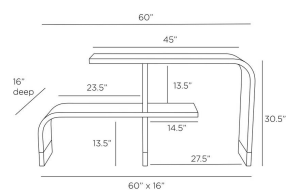

WYNGATE ETAGERE

FGS01
 Ebony
 H: 30.5 IN
 W: 60 IN
 D: 16 IN

Inspired by Art Deco shapes, the sinuous Wyngate etagerie makes a graceful and dramatic display piece. Two ebony oak veneer shelves with waterfall curves create staggered heights. Thick bands of antique brass wrap each leg, providing contrasting detail. Finish will vary.