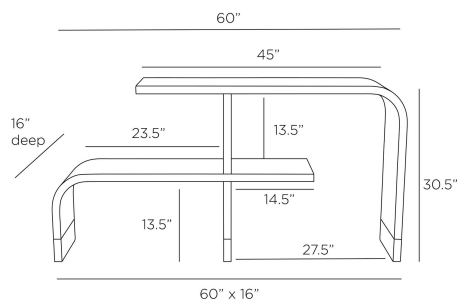

ARTERIOS

WYNGATE ETAGERE

FGS01
Ebony, Oak Veneer

Inspired by Art Deco shapes, the sinuous Wyngate etagerie makes a graceful and dramatic display piece. Two ebony oak veneer shelves with waterfall curves create staggered heights. Thick bands of antique brass wrap each leg, providing contrasting detail. Finish will vary.

APPEARANCE

Materials	Oak Veneer, Brass
Finishes	Ebony, Antique Brass
Finish Will Vary	Yes
Top Coat/Sealant	Yes

DIMENSIONS

Overall	W: 60 in x D: 16 in x H: 30.5 in
Foot Print	W: 60 in x D: 16 in
Diagonal Dimensions	W: 33.5 in

SHIPPING

Shipping Requirements	Special Handling Required
Product Weight	107.0 lbs
Gross Weight 1	117.0 lbs
Shipping Box 1	W: 35.43 in x D: 18.9 in x H: 63.2 in

ADDITIONAL INFO

Features	Anti-Tip Kit Included
Shelf Count	2
Base/Foot Type	Adjustable Glides