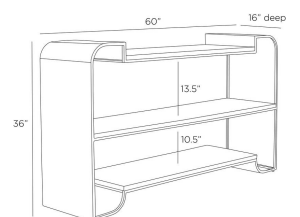

EPTON BOOKSHELF

FGI04
 Blackened Bronze
 H: 36 IN
 W: 60 IN
 D: 16 IN

Inspired by industrial style yet equally at home in a contemporary space, a balanced etagere suspends smoke mango wood within a framework of blackened bronze iron. The shelving floats between linear and curved elements with a waterfall effect. Finish will vary.