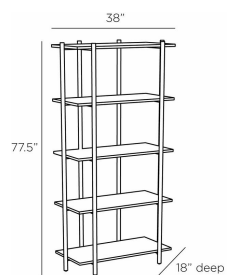

ANDOR ETAGERE

FG103
Ebony
H: 77.5 IN
W: 38 IN
D: 18 IN

The simplistic design and good hand of a leather steering wheel influenced the look of our modernist etagere. Six offset legs wrapped in topstitched dim gray leather offer a textural counterpoint to a balanced quartet of ebony-finished oak shelves. Leather will vary.