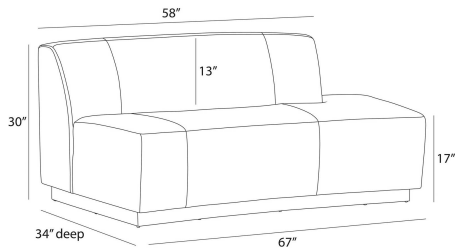

ARTERIOS

ISLANDER RIGHT SOFA VANILLA

FFU08
Vanilla, Bouclé

The serpentine form of the Islander recalls the curves of Mid-Century Modern architecture. Suspended on a dark walnut maple wood plinth, the notched offset back and plush seat are upholstered in vanilla performance bouclé. Designed to deliver elegance and versatility, this style can be staged as one long sofa with its left-facing companion or split with an accent or coffee table.

APPEARANCE

Materials	Bouclé, Wood
Finishes	Vanilla, Dark Walnut
Finish Will Vary	No
Top Coat/Sealant	No

DIMENSIONS

Overall	W: 67 in x D: 34 in x H: 30 in
Foot Print	W: 69.5 in x D: 29 in
Seat Back	W: 58 in x D: 11 in x H: 13 in
Seat	W: 67 in x D: 34.5 in x H: 17 in
Diagonal Dimensions	W: 56 in

SHIPPING

Shipping Requirements	Special Handling Required
Product Weight	213.8 lbs
Gross Weight 1	250.0 lbs
Shipping Box 1	W: 38.0 in x D: 71.0 in x H: 34.0 in

ADDITIONAL INFO

Fabric Composition	100% Polyester
Fabric Cleaning Code	P - clean with detergent & water
Reupholstery Requirements	6.5 Yards 117 Square Feet