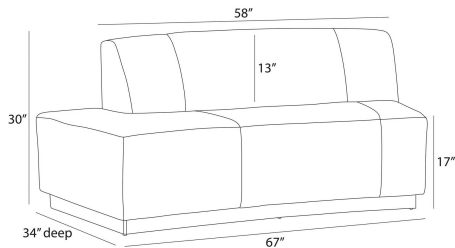

ARTERIOS

ISLANDER LEFT SOFA VANILLA

FFU07
Vanilla, Bouclé

The serpentine form of the Islander recalls the curves of Mid-Century Modern architecture. Suspended on a plinth of dark walnut maple wood, the plush seat and notched offset back are upholstered in a vanilla performance bouclé. Designed to deliver elegance and versatility, this style can be staged as one long sofa with its right-facing companion or split with an accent or coffee table.

APPEARANCE

Materials	Bouclé, Wood
Finishes	Vanilla, Dark Walnut
Finish Will Vary	No
Top Coat/Sealant	No

DIMENSIONS

Overall	W: 67 in x D: 34 in x H: 30 in
Foot Print	W: 69.5 in x D: 29 in
Seat Back	W: 58 in x D: 11 in x H: 13 in
Seat	W: 67 in x D: 34.5 in x H: 17 in
Diagonal Dimensions	W: 56 in

SHIPPING

Shipping Requirements	Special Handling Required
Product Weight	213.8 lbs
Gross Weight 1	250.0 lbs
Shipping Box 1	W: 38.0 in x D: 71.0 in x H: 34.0 in

ADDITIONAL INFO

Fabric Composition	100% Polyester
Fabric Cleaning Code	P - clean with detergent & water
Reupholstery Requirements	6.5 Yards 117 Square Feet