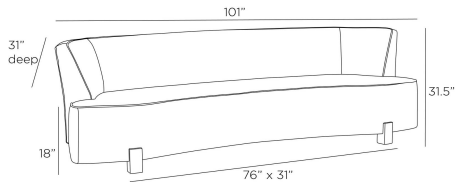

ARTERIOS

CLAUDE SOFA HERON LINEN

FFU06
Heron, Linen

We upholstered the soft lines of the Claude sofa in light heron linen to set a sculptural tone. Gently curved along the back, it was designed to effortlessly cradle the body. Supported with four block legs of white oak. Finish will vary.

APPEARANCE

Materials	Linen, Wood
Finishes	Heron, White Oyster
Finish Will Vary	No
Top Coat/Sealant	No

DIMENSIONS

Overall	W: 101 in x D: 31 in x H: 31.5 in
Foot Print	W: 76 in x D: 31 in
Seat	W: 87 in x D: 20.5 in x H: 18 in
Diagonal Dimensions	W: 44 in

SHIPPING

Shipping Requirements	Special Handling Required
Product Weight	154.5 lbs
Gross Weight 1	158.0 lbs
Shipping Box 1	W: 35.0 in x D: 105.0 in x H: 35.0 in

ADDITIONAL INFO

Fabric Certification	NFPA-260, TB117-2013
Fabric Composition	100% Polyester
Fabric Cleaning Code	S - dry clean only
Fabric Wear Abrasion	50,000
Reupholstery Requirements	8.5 Yards
Base/Foot Type	Nylon Tack Glides

CONTRACT

Contract Suitability	Contract Suitable As Is
Contract Textile Suitability	High Traffic/Public Spaces

SWATCHES

L27SW 4x4 Swatch: Heron Linen