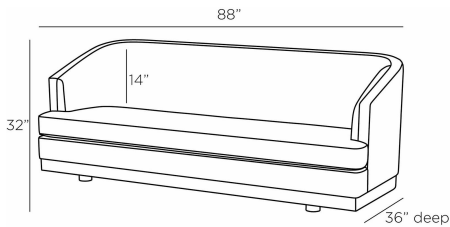

ARTERIOS

BISHOP SOFA FROST LINEN WHITE

FFU04
Frost, Linen

Sleekly streamlined this contemporary twist on midcentury forms is tailored with track arms to hold the body. Richly upholstered in frost linen, it was made to be an eye-catching anchor to any living space. Finished with a wooden plinth base of solid white oak in white oyster.

APPEARANCE

Materials	Linen, Wood
Finishes	Frost, White Oyster
Finish Will Vary	No
Top Coat/Sealant	No

DIMENSIONS

Overall	W: 88 in x D: 36 in x H: 32 in
Foot Print	W: 68 in x D: 31.5 in
Arm	W: 7.5 in x D: 16 in x H: 27.5 in
Leg	Dia: 3.5 in x H: 3.5 in
Seat Back	W: 70 in x D: 12 in x H: 14 in
Seat	W: 74 in x D: 23.5 in x H: 20 in
Diagonal Dimensions	W: 48.5 in

SHIPPING

Shipping Requirements	Special Handling Required
Product Weight	133.0 lbs
Gross Weight 1	158.0 lbs
Shipping Box 1	W: 40.0 in x D: 92.0 in x H: 36.0 in

ADDITIONAL INFO

Fabric Certification	NFPA-260, TB117-2013
Fabric Composition	70% Viscose, 20% Polyester, 10% Cotton
Fabric Cleaning Code	S - dry clean only
Fabric Wear Abrasion	33,000
Reupholstery Requirements	12 Yards
Base/Foot Type	Glides

CONTRACT

Contract Suitability	Contract Suitable As Is
Contract Textile Suitability	Low Traffic/Private Spaces

SWATCHES

L19SW 4x4 Swatch: Frost Linen