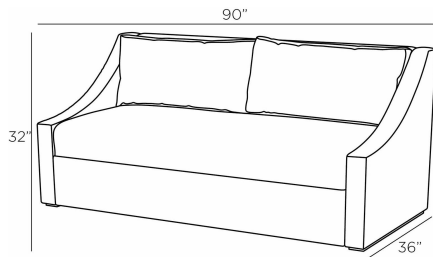

ARTERIOS

BOUDREAUX SOFA FLINT VELVET

FFU02
Flint, Velvet

Offering sculptural lines and sink-in comfort, our fully upholstered sofa is a versatile accent for any room. Covered in luxurious flint velvet from French arm to fully upholstered plinth, its down and foam construction was built to hold its silhouette, year after year.

APPEARANCE

Materials	Velvet
Finishes	Flint
Finish Will Vary	No
Top Coat/Sealant	No

DIMENSIONS

Overall	W: 90 in x D: 36 in x H: 32 in
Foot Print	W: 90 in x D: 36 in
Arm	W: 19 in x D: 4.5 in x H: 22 in
Seat Back	W: 81 in x D: 9.5 in x H: 17 in
Seat	W: 81 in x D: 18 in x H: 19 in
Diagonal Dimensions	W: 48.5 in

SHIPPING

Shipping Requirements	Special Handling Required
Product Weight	146.5 lbs
Gross Weight 1	171.5 lbs
Shipping Box 1	W: 38.0 in x D: 94.0 in x H: 36.0 in

ADDITIONAL INFO

Fabric Certification	NFPA-260, TB117-2013
Fabric Composition	74% Cotton, 26% Polyester
Fabric Cleaning Code	S - dry clean only
Fabric Wear Abrasion	150,000
Reupholstery Requirements	13 Yards
Base/Foot Type	Glides

CONTRACT

Contract Suitability	Contract Suitable As Is
Contract Textile Suitability	High Traffic/Public Spaces

SWATCHES

V07SW 4x4 Swatch: Flint Velvet